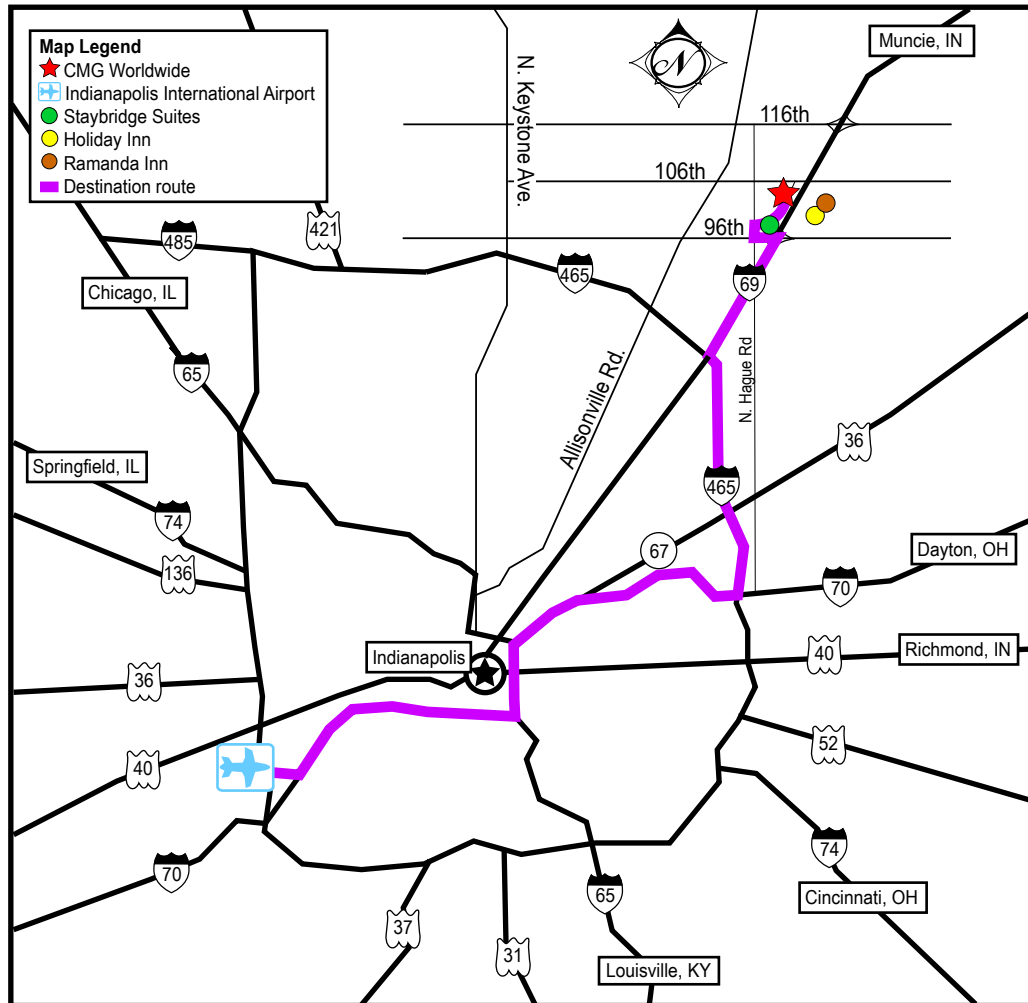

CMG Worldwide :: Directions from the Indianapolis International Airport (IND)

Indianapolis International Airport (IND)

2500 S. High School Rd.
Indianapolis, IN 46241

Administrative Offices (317) 487-9594
Information & Paging (317) 487-PAGE (7243)
Information Hours: M-F 5 a.m. - 11 p.m.,
Sat & Sun 5 a.m. - 10 p.m.
Airport Police (317) 487-5084

Directions to CMG Worldwide:

- 1: Start out going SOUTH on S HIGH SCHOOL RD toward W TURNER DR. (0.1 miles)
- 2: Turn SHARP LEFT to stay on S HIGH SCHOOL RD. (0.1 miles)
- 3: Take AIRPORT EXPY. (1.5 miles)
- 4: Merge onto I-70 E toward INDIANAPOLIS. (13.6 miles)
- 5: Merge onto I-465 N / US-421 N / US-52 W / IN-37 N via EXIT (89.7.9 miles)
- 6: Merge onto I-69 N / IN-37 N via EXIT 37B toward FT.WAYNE. (2.5 miles)
- 7: Take the 96TH ST exit- EXIT (3.0.3 miles)
- 8: Turn LEFT onto E 96TH ST. (0.2 miles)
- 9: Turn RIGHT onto HAGUE RD. (0.1 miles)
- 10: Turn RIGHT onto CROSSPOINT BLVD. (1.0 miles)
- 11: End at 10500 Crosspoint Blvd, Indianapolis, IN 46256-3331, US

Total Est. Time: 36 minutes Total Est. Distance: 27.90 miles

ACCOMODATIONS

*Staybridge Suites

INDIANAPOLIS-FISHERS
9780 CROSSPOINT BLVD
INDIANAPOLIS, IN 46256
UNITED STATES
Tel: 1-317-5779500
Fax: 1-317-7125200
Email: gwmiller@imd1.com
Check-In Time: 3:00 PM
Check-Out Time: 12:00 PM

*recommended place to stay