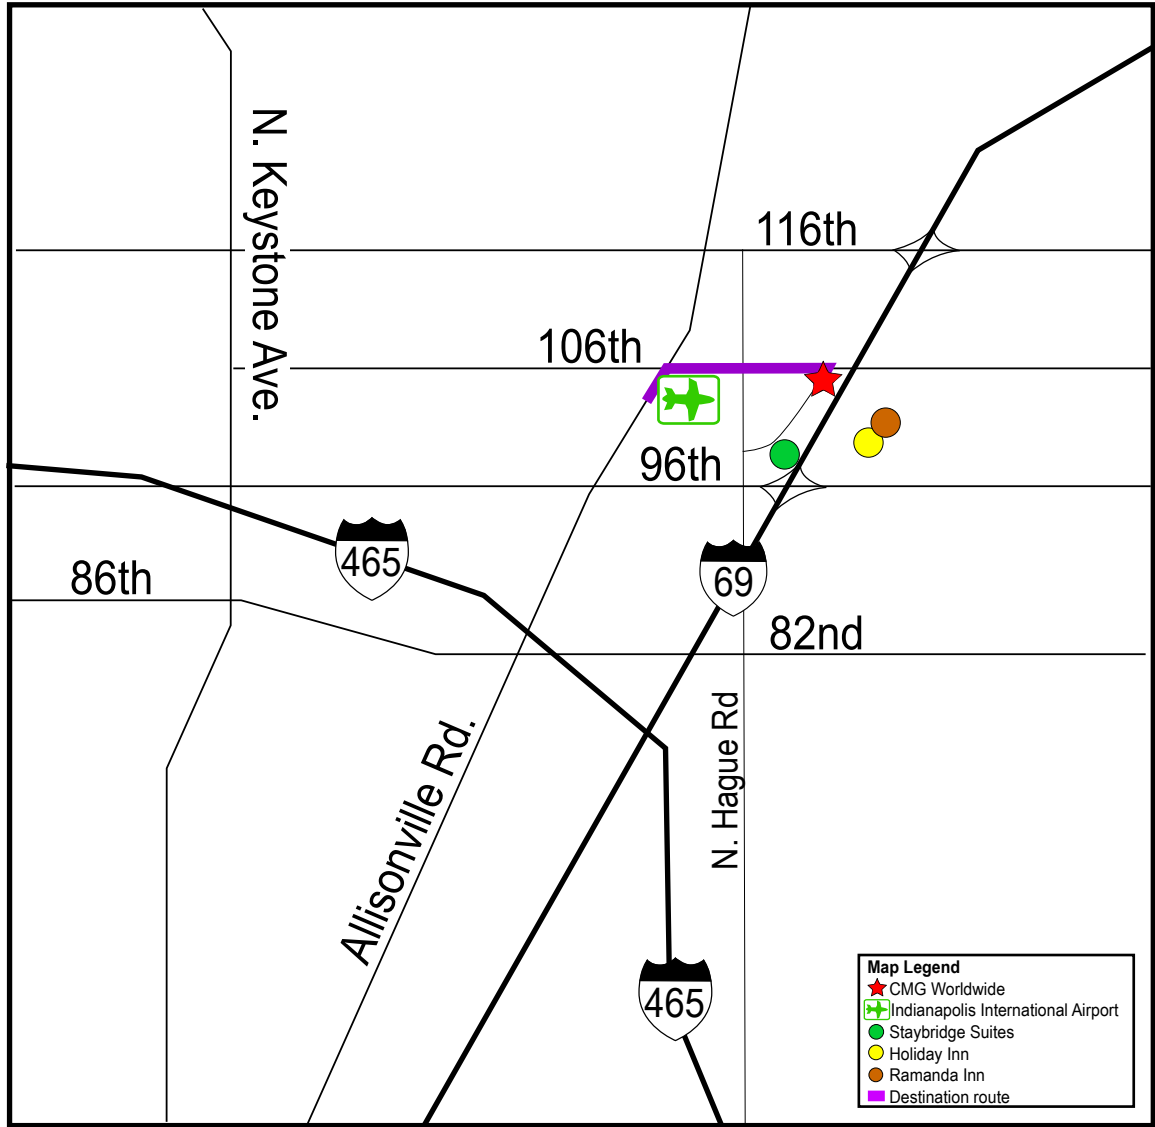

CMG Worldwide :: Directions from Metropolitan Airport (KUMP)

Metropolitan Airport (KUMP)

9913 Willow View Rd
Fishers, IN 46038
(317) 849-0840

Directions to CMG Worldwide:

- 1: Start out going NORTH on WILLOW VIEW RD toward MASTERS RD. (0.6 miles)
- 2: Turn RIGHT onto ALLISONVILLE RD / ALLISONVILLE AVE. (0.1 miles)
- 3: Turn RIGHT onto E 106TH ST. (1.4 miles)
- 4: Turn RIGHT onto CROSSPOINT BLVD. (0.1 miles)
- 5: End at 10500 Crosspoint Blvd, Indianapolis, IN 46256-3331, US

Total Est. Time: 5 minutes Total Est. Distance: 2.32 miles

ACCOMMODATIONS

*Staybridge Suites

INDIANAPOLIS-FISHERS
9780 CROSSPOINT BLVD
INDIANAPOLIS, IN 46256
UNITED STATES
Tel: 1-317-5779500
Fax: 1-317-7125200
Email: gwmiller@imd1.com
Check-In Time: 3:00 PM
Check-Out Time: 12:00 PM

Ramada Inn Northeast

INDIANAPOLIS-FISHERS
9791 NORTH BY NORTHEAST BLVD.
FISHERS, IN 46037
UNITED STATES
Tel: 1-317.558.4100
Fax: 1-317-558-4111
Email: DSchuerman@DoraHotels.com
Check-In Time: 03:00 PM
Check-Out Time: 12:00 PM